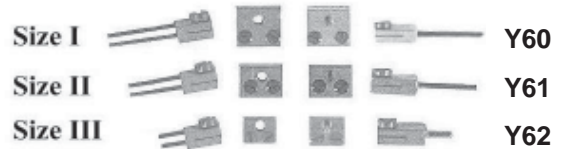

FORKS & BLOCKS

We have some factory original parts which are still available and generic parts to rebuild most suspension units. All parts are made in the **Black Forest**.

	Forks	Top Blocks	Bottom Blocks
<i>Kundo Standard</i>	Y44	Y43	Y45
<i>Kundo Junior</i>	Y44	Y43	Y45
<i>Schatz Standard</i>	Y50	Y37	Y39
<i>Schatz Junior</i>	Y41	Y40	Y48=42
<i>Size I</i>	Y50	Y49	Y51
<i>Size II</i>	Y63	Y45	Y39
<i>Size III</i>	Y47	Y46	Y48
<i>Electronic Fork #1</i>	Y60		
<i>Electronic Fork #2</i>	Y61		
<i>Electronic Fork #3</i>	Y62		
Assortment of 12 parts of Size I - II - III			Y101

ASSORTMENTS OF SUSPENSION WIRES

Y102 - 3 each of 12 popular sizes in divided, reusable dispenser.

Y28 - 12 assorted wires

TABLE OF SUSPENSION WIRES - Y20-

Size - inches	mm	Size - inches	mm
0.0020	0.051	0.0030	0.076
0.0023	0.058	0.0032	0.081
0.0024	0.061	0.0035	0.089
0.0025	0.064	0.0040	0.102
0.0028	0.071	0.0051	0.130
Most wires are 120mm long		Wires are made from material equivalent to the factory originals.	
Some may be slightly shorter			